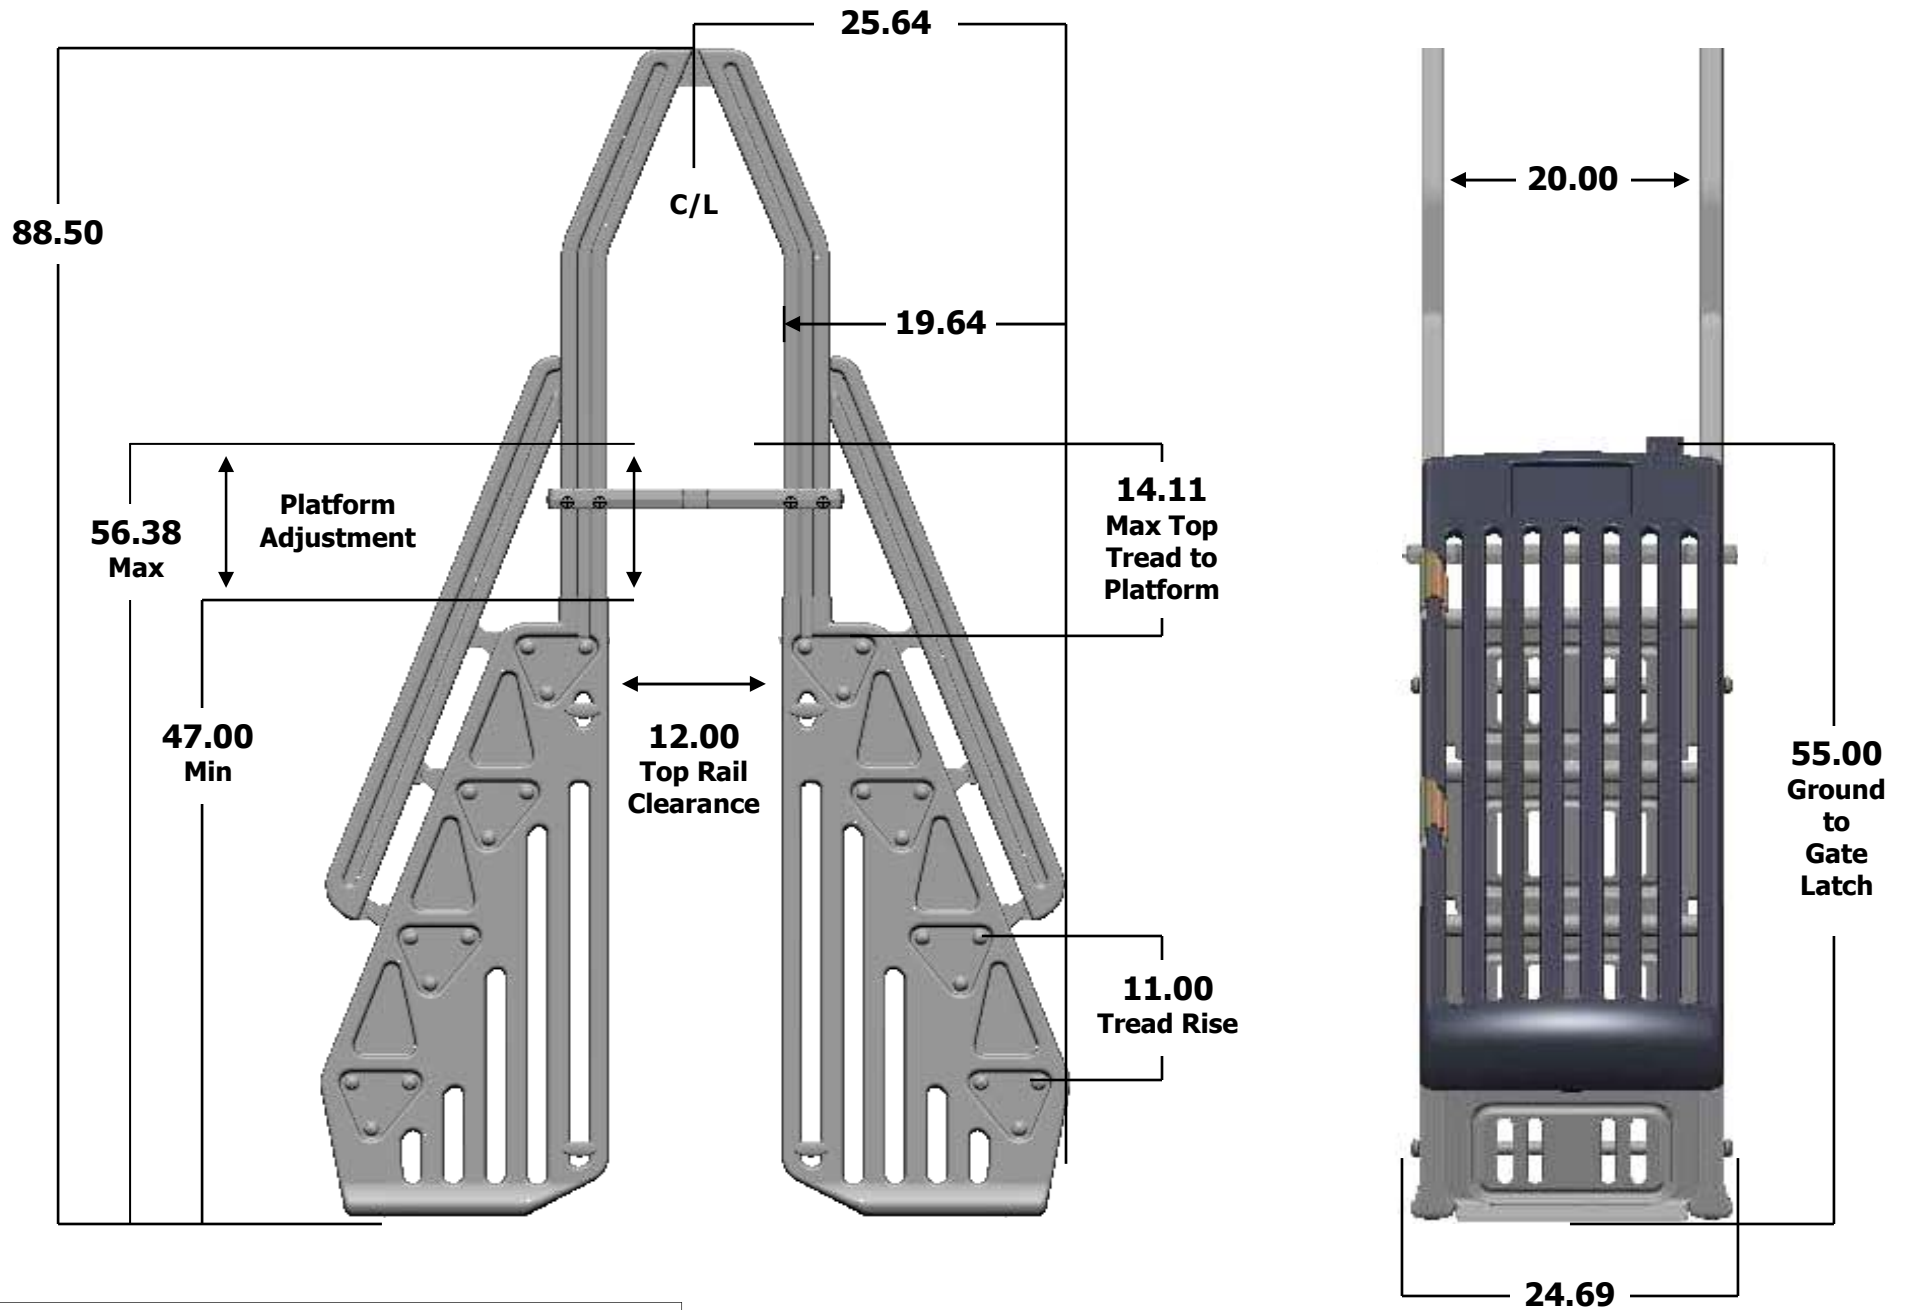

MODEL AF STEP ENTRY SYSTEM with GATE

ALL MEASUREMENTS IN INCHES / TO SCALE